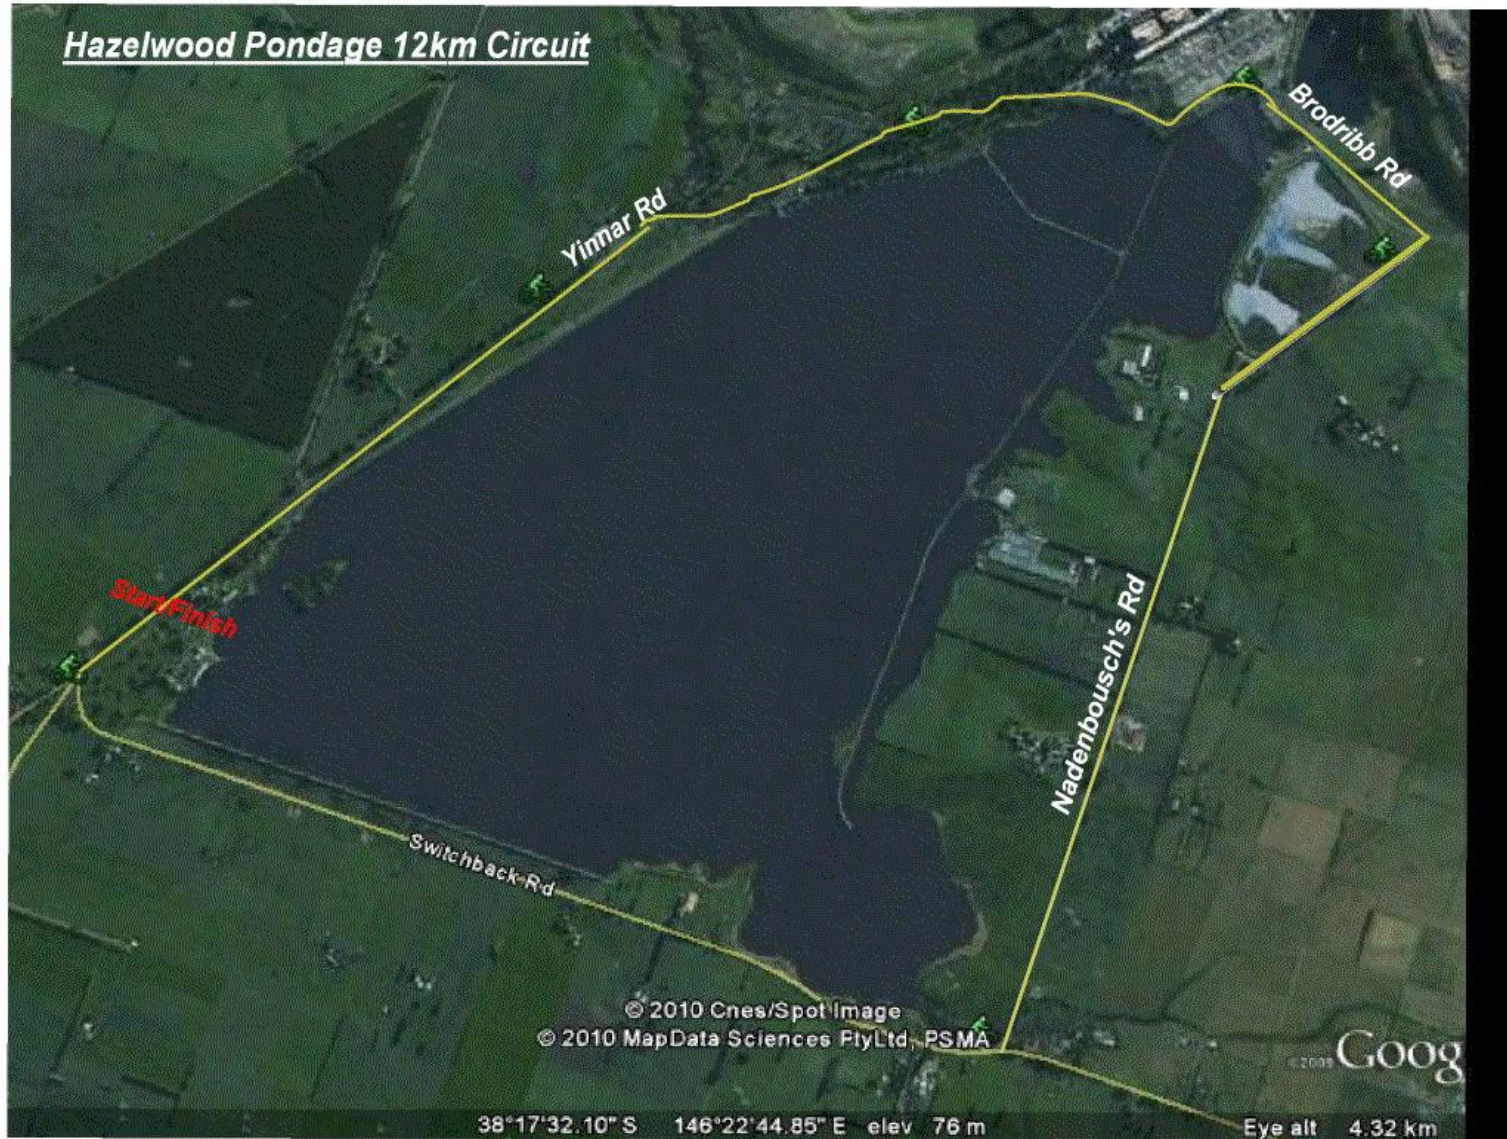

Hazelwood Pondage 12km Circuit

© 2010 Cnes/Spot Image  
© 2010 MapData Sciences Pty Ltd, PSMA

© 2009 Goog

38°17'32.10" S 146°22'44.85" E elev 76 m

Eye alt 4.32 km