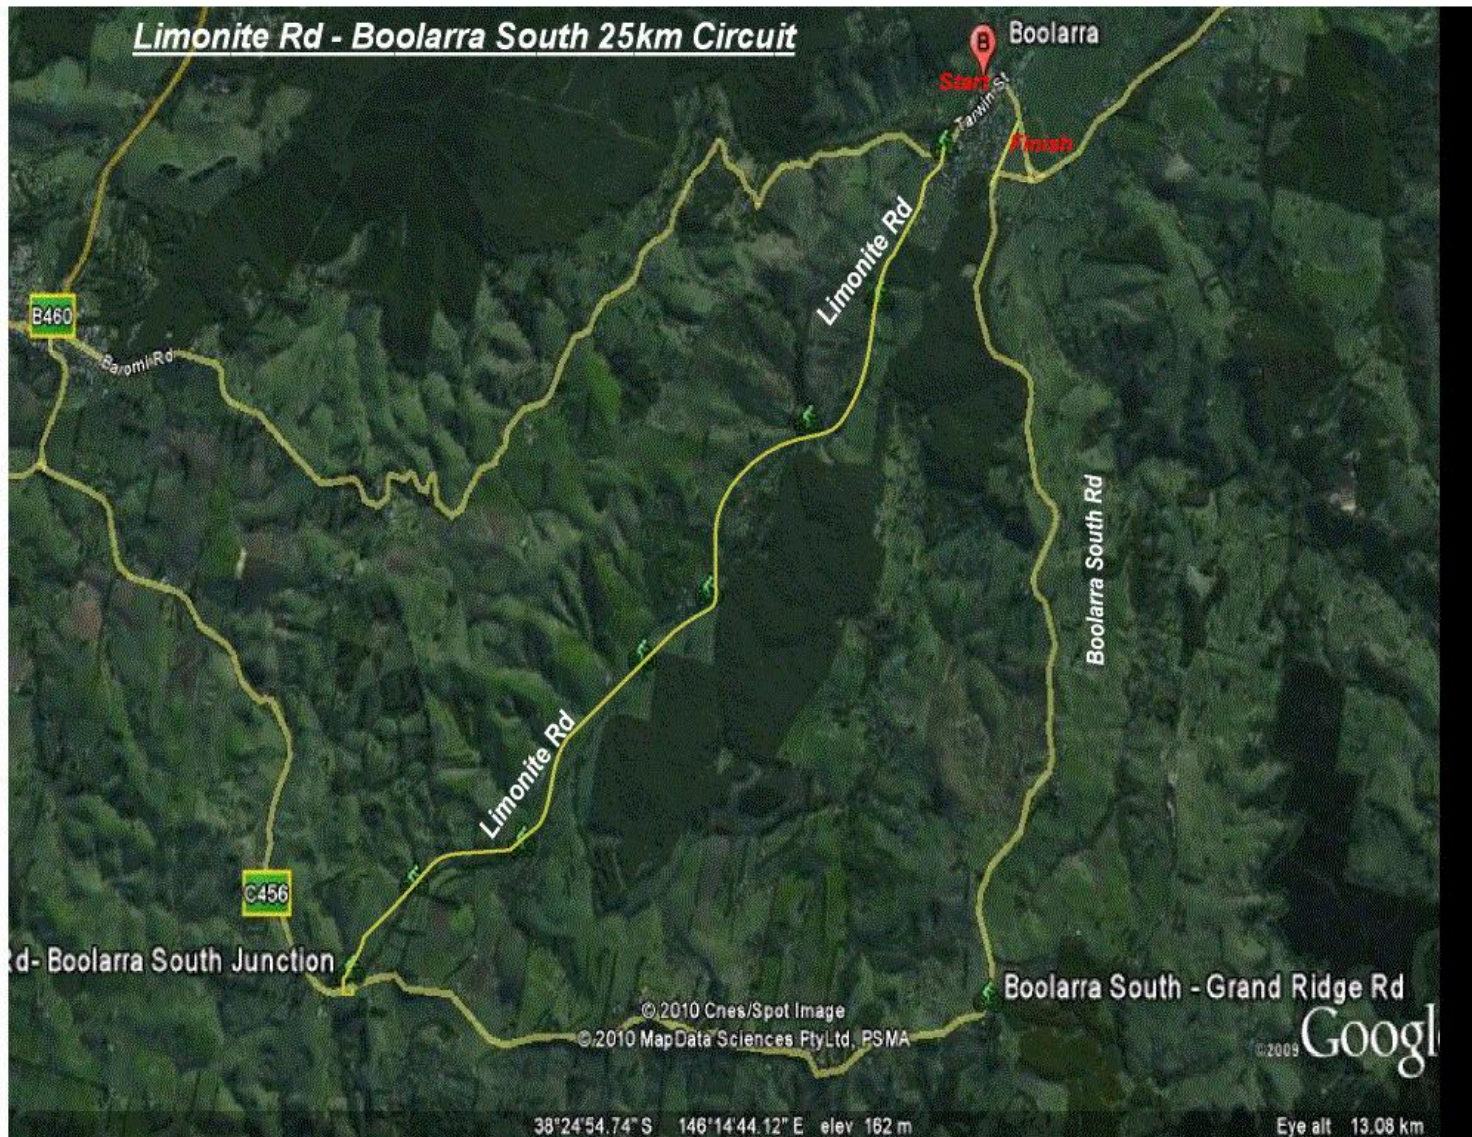

Limonite Rd - Boolarra South 25km Circuit

© 2009 Google

Eye alt 13.08 km